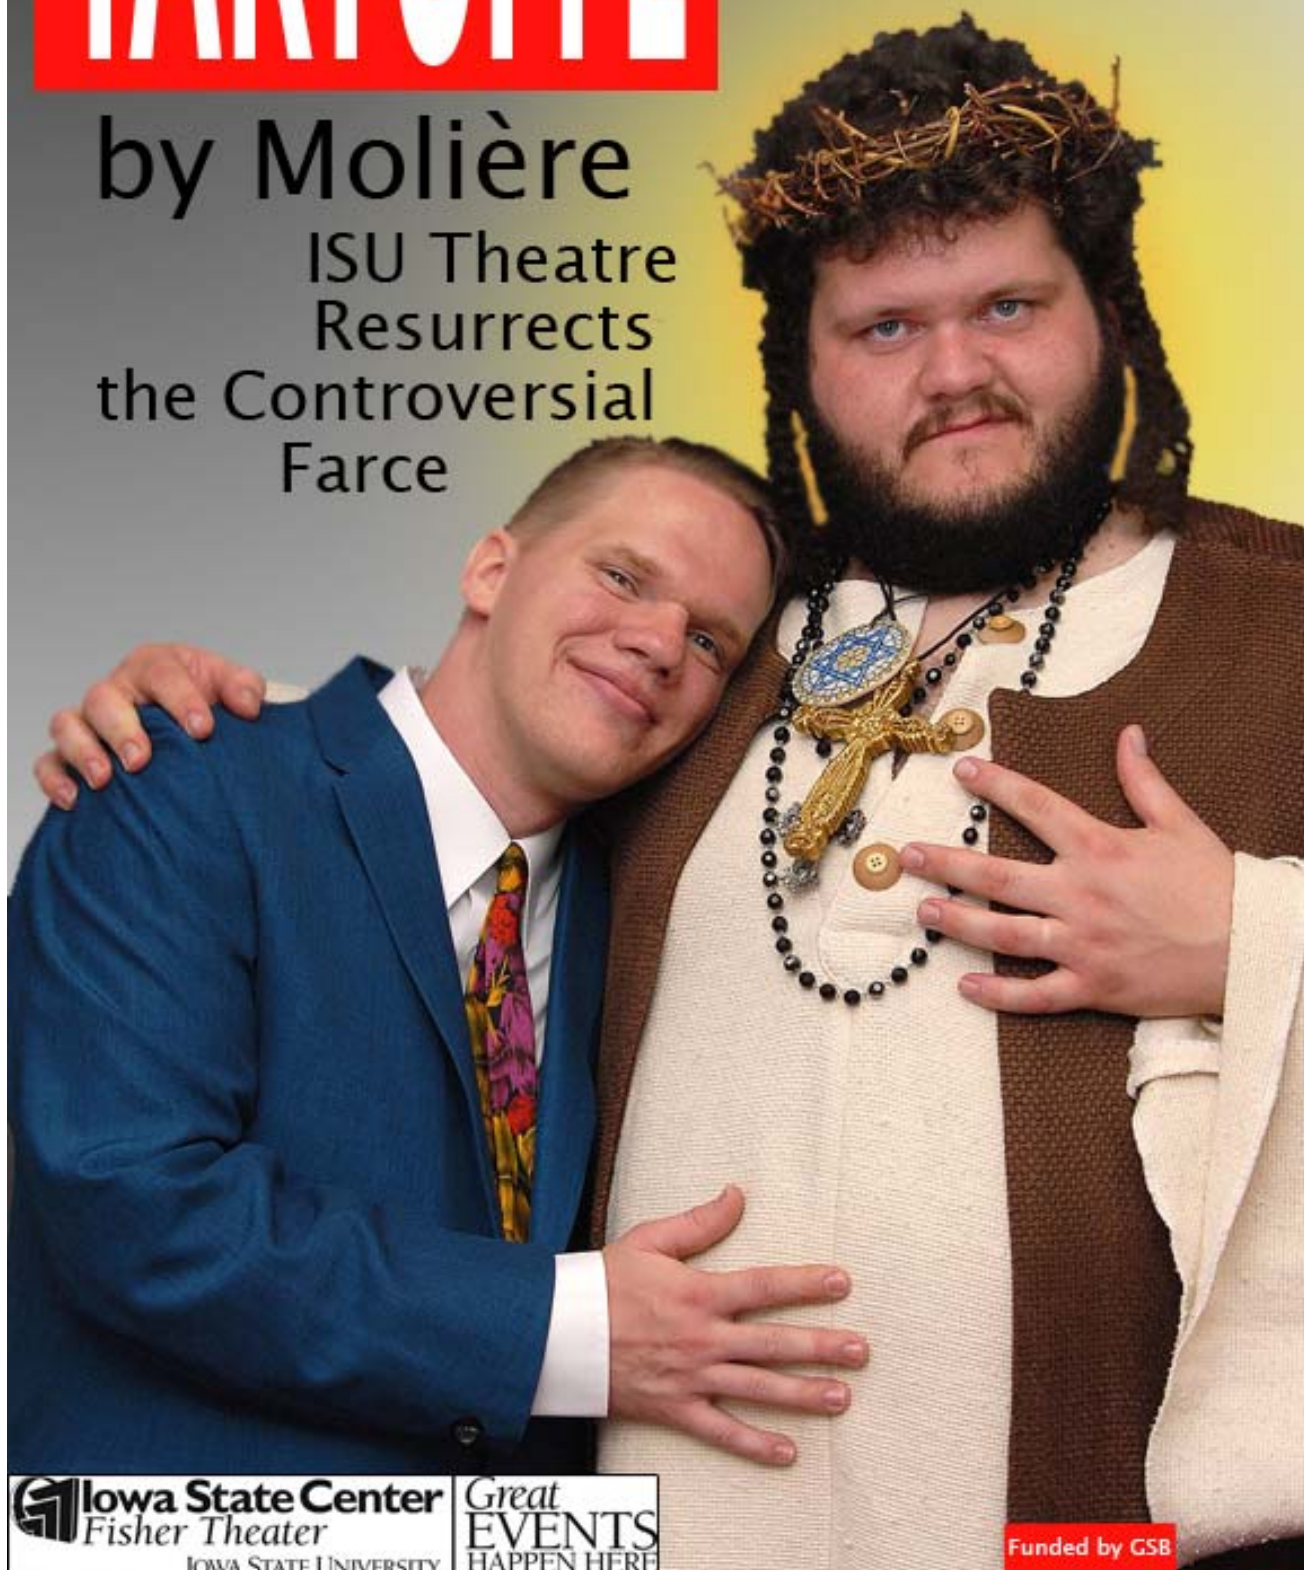

TARTUFFE

by Molière
ISU Theatre
Resurrects
the Controversial
Farce

 Iowa State Center
Fisher Theater
IOWA STATE UNIVERSITY

Great
EVENTS
HAPPEN HERE

Funded by GSB

Fisher Theatre

\$14 Adults, \$12 Seniors, \$7 Students & Children