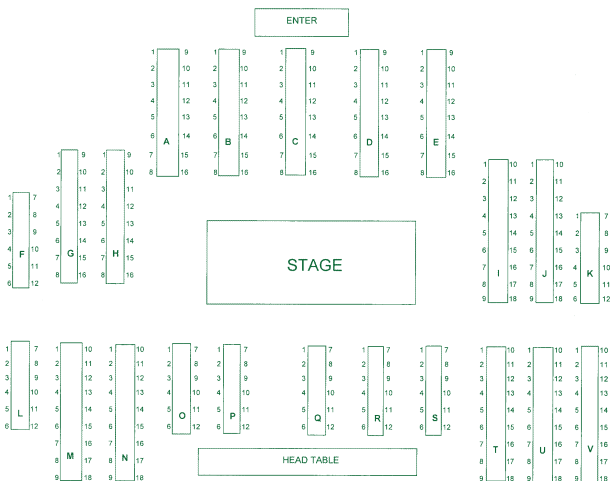

Ordering is EASY! Tickets go on sale November 28, 2017

- **Option 1 Mail:** ISU Madrigal Dinner Tickets, East S.O.S. ISU Memorial Union, 2229 Lincoln Way, Ames, IA 50011
  Mail orders received prior to Nov. 28 will be processed first and in the order in which they were received.

Name _____ Address _____
City _____ State _____ Zip _____
Phone _____ Email _____

Questions?
Please call the ISU Memorial Union Box Office • 515-294-8349